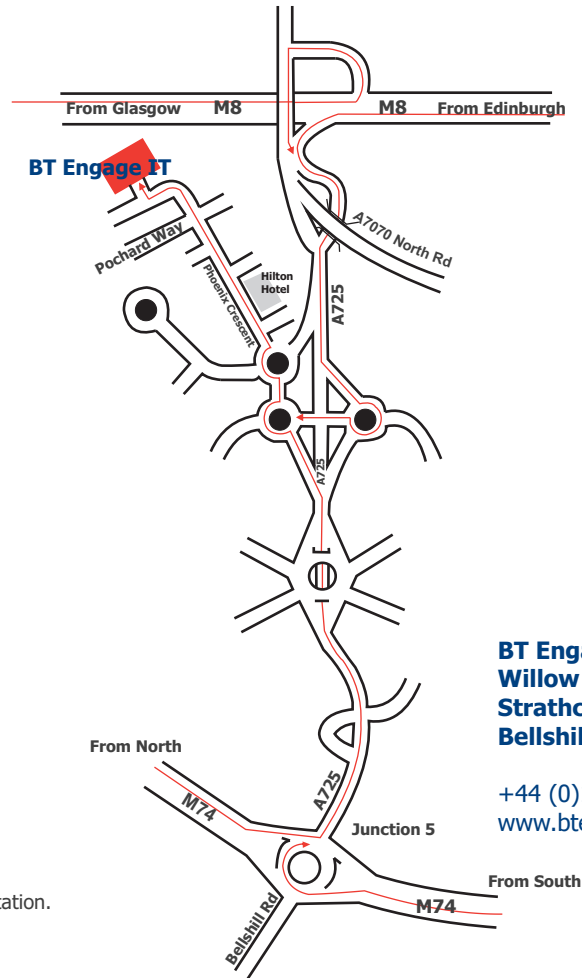

From Edinburgh

Traveling West along the A8 towards Glasgow take exit A725 for East Kilbride/Coatbridge/Bellshill, as you travel up the slip the road merges onto the A725. Take the next exit for Strathclyde Business Park at top of the slip turn right (going over A725), then turn right at next mini roundabout and carry straight on down into Strathclyde Business Park. Go straight through next roundabout onto Phoenix Crescent driving along behind Hilton hotel. Willow House is situated in Kestrel View which is 3rd on the right off Phoenix Crescent.

From the South

Traveling North along the M74 towards Stirling and the North. Take Junction 5 exit sign posted A725 East Kilbride/Bellshill/Coatbridge, keep to the middle lane approaching the controlled roundabout and take the 3rd exit for A8 Edinburgh. Carry straight on until the 3rd exit off the A275 sign posted Strathclyde Business Park. At top of slip carry straight on and down the hill into Strathclyde Business Park and at the next roundabout take the 2nd exit onto Phoenix Crescent driving behind the Hilton Hotel. Willow House is situated in Kestrel View which is 3rd on the right off Phoenix Crescent.

By Rail

Bellshill Station 1 Mile to BT Engage IT by car. Taxis are available outside the station.

By Air

Glasgow Airport - 30 minute taxi ride to BT Engage IT

Edinburgh Airport - 45 minute taxi ride to BT Engage IT

BT Engage IT
Willow House, Kestrel View
Strathclyde Business Park
Bellshill MI4 3PB

+44 (0)1698 505600
www.btengageit.com